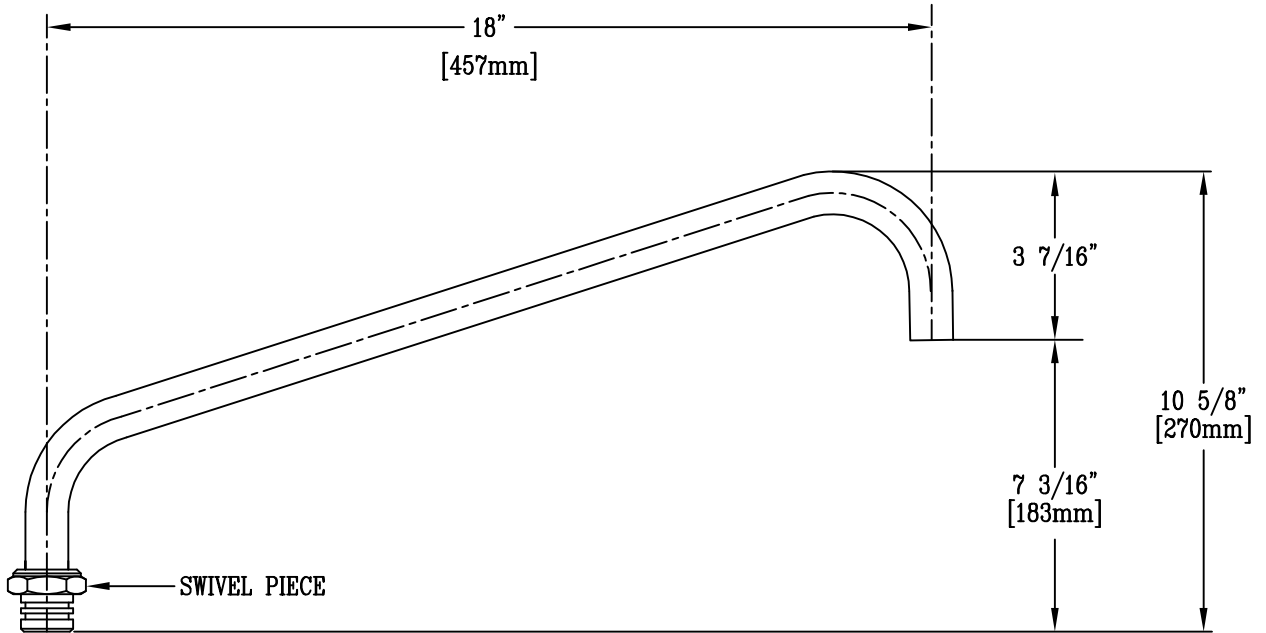

Product Description:
 "BIG-FLO" SPOUT:
 115X BIG-FLO 18" SWING NOZZLE, PLAIN END OUTLET
 FOR USE WITH B-0290 SERIES FAUCETS

Drawn:

WJS

Approved

CA

Checked

ARD

Scale: